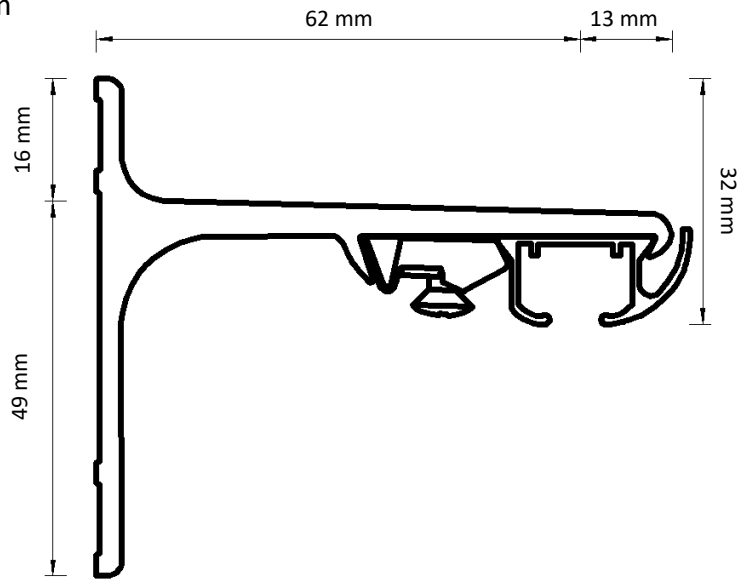

Dimensions illustrated:

- Height from bottom of carrier hole to bottom of track
- Height of bracket
- Length from back of bracket to centre of track
- Length from centre of track to front of bracket
- Height from bottom of track to top of bracket

19 mm

Easyfold / Dome Carrier

10 mm

Vanda Wave Heading

22 mm

Clip Snap Dome Carrier

12 mm

Standard Carrier
20mm to cover track
10mm for curtain to sit under track

Single Adjustable Wall Bracket

Double Adjustable Wall Bracket

Smart Click top fix Bracket

Spring Clip Top Fix Bracket with coverplate

Slimline Single Bracket 7.5 cm

Slimline Double Bracket 15 cm Double