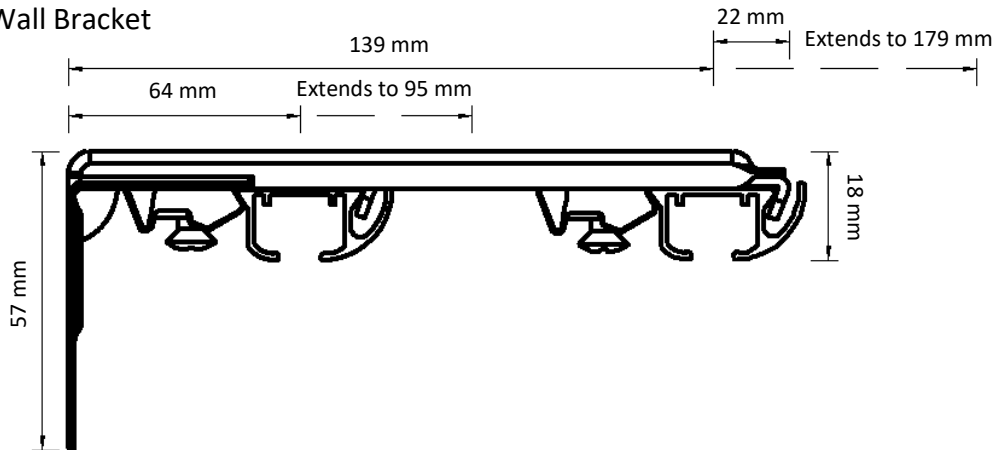

Dimensions illustrated:

- Height from bottom of carrier hole to bottom of track
- Height of bracket
- Length from back of bracket to centre of track
- Length from centre of track to front of bracket
- Height from bottom of track to top of bracket

19 mm

Easyfold / Dome Carrier

10 mm

Vanda Wave Heading

22 mm

Clip Snap Dome Carrier

12 mm

Standard Carrier
20mm to cover track
10mm for curtain to sit under track

Single Adjustable Wall Bracket

Double Adjustable Wall Bracket

Smart Click top fix Bracket

Spring Clip Top Fix Bracket with coverplate

Slimline Single Bracket 7.5 cm

Slimline Double Bracket 15 cm Double