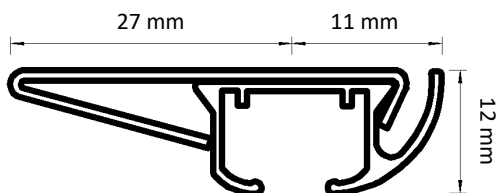

Dimensions illustrated:

- Height from bottom of carrier hole to bottom of track
- Height of bracket
- Length from back of bracket to centre of track
- Length from centre of track to front of bracket
- Height from bottom of track to top of bracket

19 mm

Easyfold / Dome Carrier

10 mm

Vanda Wave Heading

22 mm

Clip Snap Dome Carrier

12 mm

Standard Carrier
20mm to cover track
10mm for curtain to sit under track

Single Adjustable Wall Bracket

Double Adjustable Wall Bracket

Smart Click top fix Bracket

Spring Clip Top Fix Bracket with coverplate

Slimline Single Bracket 7.5 cm

Slimline Double Bracket 15 cm Double