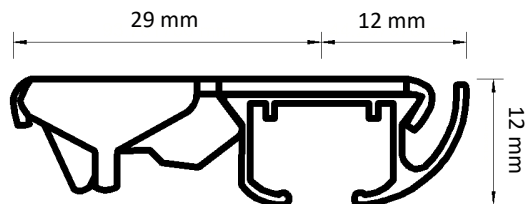

Dimensions illustrated:

- Height from bottom of carrier hole to bottom of track
- Height of bracket
- Length from back of bracket to centre of track
- Length from centre of track to front of bracket
- Height from bottom of track to top of bracket

19 mm

Easyfold / Dome Carrier

10 mm

Vanda Wave Heading

22 mm

Clip Snap Dome Carrier

12 mm

Standard Carrier
20mm to cover track
10mm for curtain to sit under track

Single Adjustable Wall Bracket

Double Adjustable Wall Bracket

Smart Click top fix Bracket

Spring Clip Top Fix Bracket with coverplate

Slimline Single Bracket 7.5 cm

Slimline Double Bracket 15 cm Double