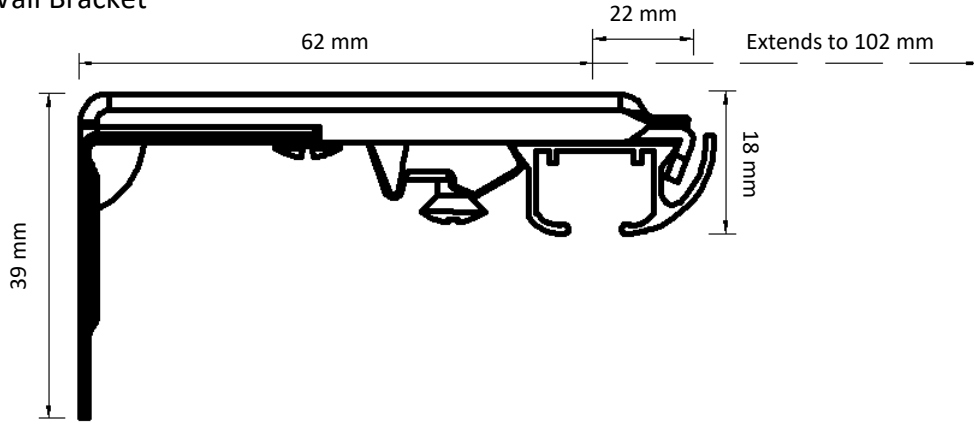

Dimensions illustrated:

- Height from bottom of carrier hole to bottom of track
- Height of bracket
- Length from back of bracket to centre of track
- Length from centre of track to front of bracket
- Height from bottom of track to top of bracket

19 mm

Easyfold / Dome Carrier

10 mm

Vanda Wave Heading

22 mm

Clip Snap Dome Carrier

12 mm

Standard Carrier
20mm to cover track
10mm for curtain to sit under track

Single Adjustable Wall Bracket

Double Adjustable Wall Bracket

Smart Click top fix Bracket

Spring Clip Top Fix Bracket with coverplate

Slimline Single Bracket 7.5 cm

Slimline Double Bracket 15 cm Double